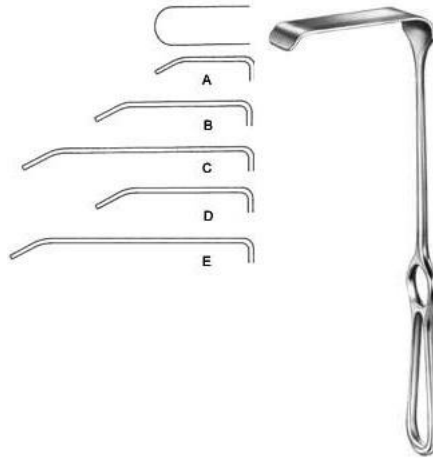

Kocher-Langenbeck

APC-5-948-01

Retractor

21.5 cm 25 x 10 mm, 21.5 cm 40 x 13 mm, 21.5 cm 60 x 13 mm, 21.5 cm 40 x 18 mm, 21.5 cm 60 x 18 mm, 21.5 cm 85 x 18 mm, 21.5 cm 60 x 25 mm, 21.5 cm 85 x 25 mm